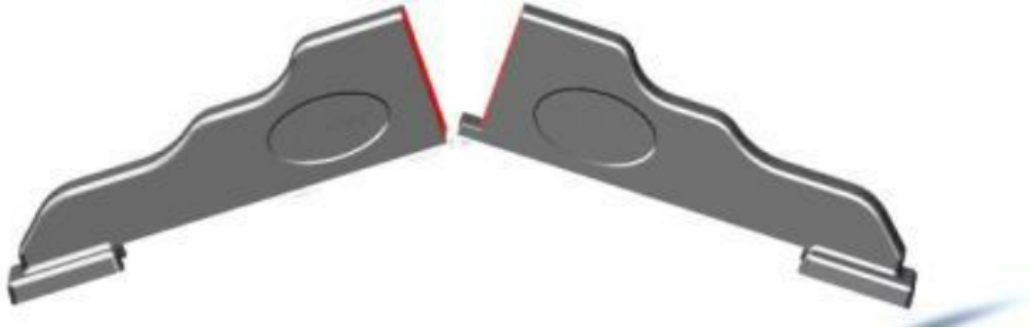

Pro-fit Magic Gripper

Adjustable Gravity Clamp Door Panel-Material Holder

**The New Patented Magic Gripper-Pro-Gripper Adjustable Gravity Clamp
NEW for 2014.**

With new body shape the new gripper stronger and stable with the anti rock square feet makes the new grippers easier to control

Once the Pro-Gripper is adjusted to fit the product with no slop it ready to work the jaws will be in the open position until the the door or product is placed into the jaws. The jaws will automatically close to grip the product tight .More weight more they grip.